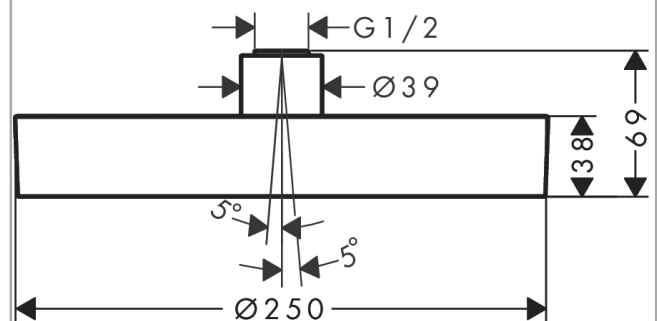

Rainfinity

Overhead shower 250 1jet

Surfaces: **Brushed Bronze** Article Number: **26228140**

Description

product features

- shower head size: 250 mm
- spray type: PowderRain
- ball-joint: overhead shower angle (2 x 5°) adjustable
- frame: metal
- material spray disc: aluminium
- spray disc surface: graphite
- maximum flow rate at 3 bar: 16 l/min
- flow rate PowderRain spray (at 3 bar): 16 l/min
- minimum flow pressure: 1 bar
- overhead shower removable for cleaning
- installation: ceiling or wall
- connection thread G 1/2
- connection dimension: DN15

Technology

Design awards

reddot award 2019
best of the best

Product image

Scale drawing

Rainfinity
Overhead shower 250 1jet
 Surfaces: **Brushed Bronze**

Article Number: **26228140**

Flowchart