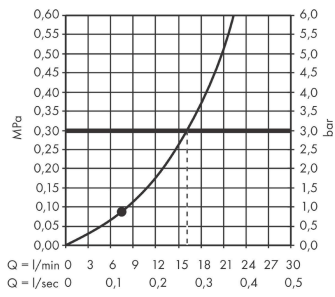

Rainfinity

Overhead shower 250 1jet

Surfaces: **Brushed Bronze** Article Number: **26228140**

Description

product features

- shower head size: 250 mm
- spray type: PowderRain
- ball-joint: overhead shower angle (2 x 5°) adjustable
- frame: metal
- material spray disc: aluminium
- spray disc surface: graphite
- maximum flow rate at 3 bar: 16 l/min
- flow rate PowderRain spray (at 3 bar): 16 l/min
- minimum flow pressure: 1 bar
- overhead shower removable for cleaning
- installation: ceiling or wall
- connection thread G 1/2
- connection dimension: DN15

Technology

Design awards

reddot award 2019
best of the best

Product image

Scale drawing

Rainfinity
Overhead shower 250 1jet
 Surfaces: **Brushed Bronze**

Article Number: **26228140**

Flowchart