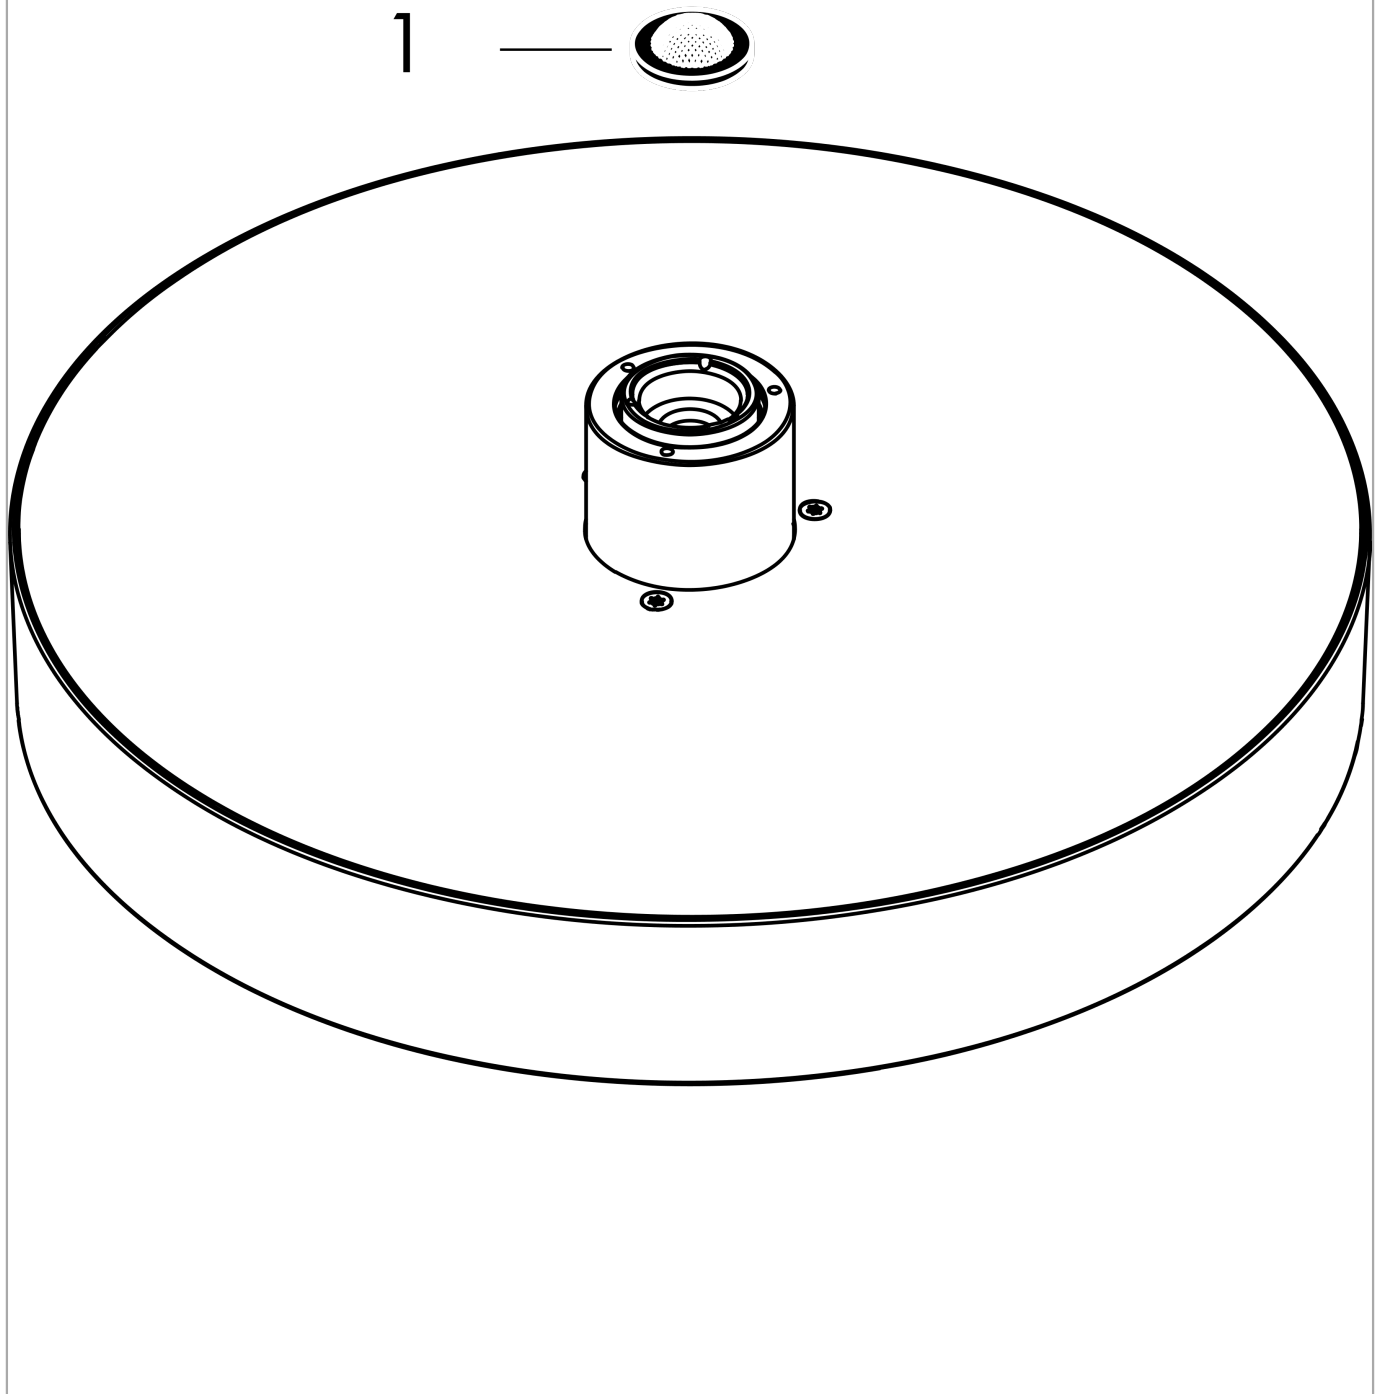

Rainfinity

Overhead shower 250 1jet

Surfaces: **Brushed Bronze** Article Number: **26228140**

Description

product features

- shower head size: 250 mm
- spray type: PowderRain
- ball-joint: overhead shower angle (2 x 5°) adjustable
- frame: metal
- material spray disc: aluminium
- spray disc surface: graphite
- maximum flow rate at 3 bar: 16 l/min
- flow rate PowderRain spray (at 3 bar): 16 l/min
- minimum flow pressure: 1 bar
- overhead shower removable for cleaning
- installation: ceiling or wall
- connection thread G 1/2
- connection dimension: DN15

Technology

Design awards

reddot award 2019
best of the best

Product image

Scale drawing

Rainfinity
Overhead shower 250 1jet
 Surfaces: **Brushed Bronze**

Article Number: **26228140**

Flowchart

The consumption was measured in combination with the appropriate fittings (thermostat/mixer/in-wall valve) to reflect actual application in practice.

Rainfinity
Overhead shower 250 1jet
Surfaces: **Brushed Bronze** Article Number: **26228140**

Exploded Drawing

Year of production: >01/21

Rainfinity
Overhead shower 250 1jet
 Surfaces: **Brushed Bronze** Article Number: **26228140**

Spare part list

Year of production: >01/21

Pos.	Description	Article Number	Price	PU
1	filter packing	93774000	-	1